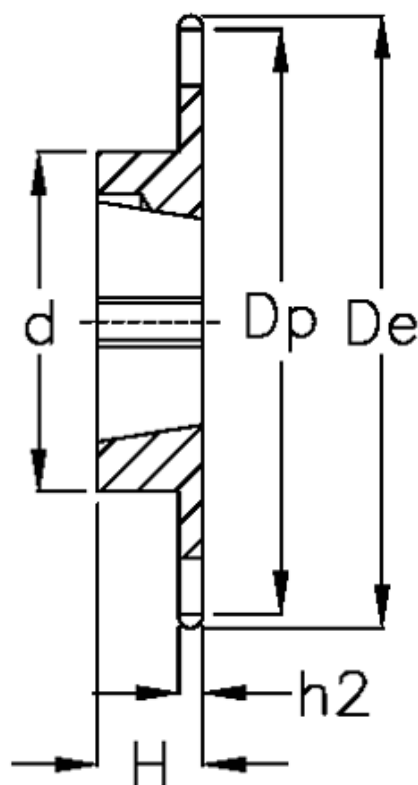

Article number: 616031006016

Description: Taperbored sprocket 10 B-1 Z=16 simplex
for bushing 1210

Measures

C = 1.6

d = 70

De = 88

Dp = 81.37

For bush = 1610

For chain size = 5/8" x 3/8"

For chain type = 10 B-1

H = 25

h1 = 9.1

Material = Stål

Number of teeth = 16